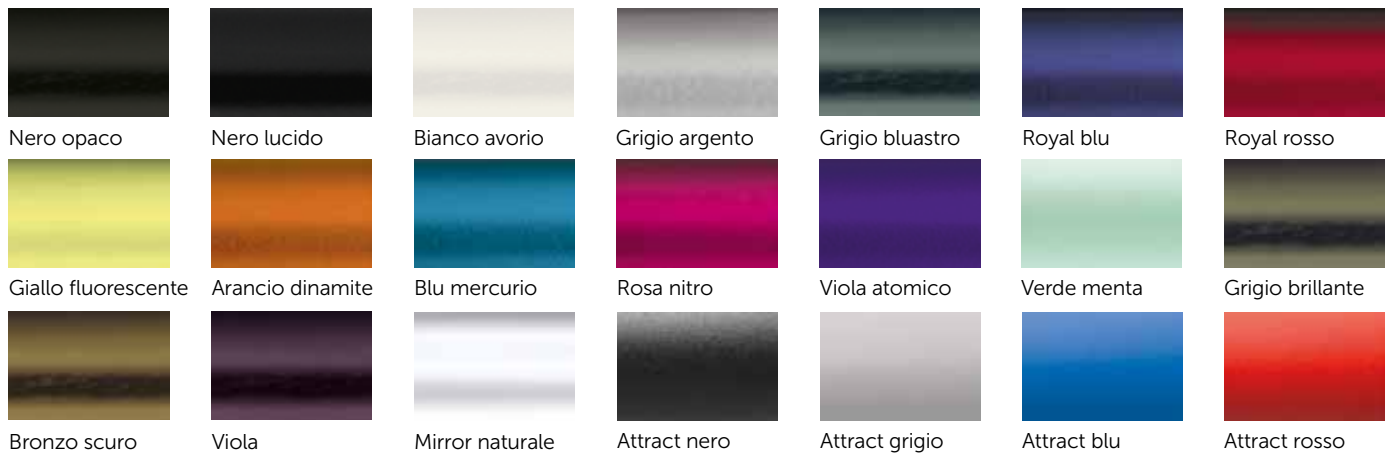

COLORI

Colori	THE KSL	KÜSCHALL ADVANCE	KÜSCHALL R33	KÜSCHALL K-SERIES	KÜSCHALL K-SERIES <i>attract</i>	KÜSCHALL CHAMPION	KÜSCHALL ULTRA-LIGHT	KÜSCHALL COMPACT
Nero opaco	✓	✓	✓	✓	-	✓	✓	✓
Nero lucido	✓	-	✓	✓	-	✓	✓	✓
Bianco avorio	✓	✓	✓	✓	-	✓	✓	✓
Grigio argento	✓	-	✓	✓	-	✓	✓	✓
Grigio bluastro	✓	-	✓	✓	-	✓	✓	✓
Royal blu	-	✓	✓	✓	-	✓	✓	✓
Royal rosso	✓	✓	✓	✓	-	✓	✓	✓
Giallo fluorescente	✓	✓	✓	✓	-	✓	-	✓
Arancio dinamite	✓	✓	✓	✓	-	✓	✓	✓
Blu mercurio	✓	✓	✓	✓	-	✓	✓	✓
Rosa nitro	✓	-	-	✓	-	✓	✓	✓
Viola atomico	✓	-	-	✓	-	✓	✓	✓
Verde menta	-	-	-	-	-	✓	-	-
Grigio brillante	✓	-	✓	✓	-	-	✓	✓
Bronzo scuro	-	-	-	-	-	-	-	✓
Viola	-	-	✓	✓	-	-	✓	✓
Mirror naturale	-	✓	✓	✓	-	-	-	-
Attract nero	-	-	-	-	✓	-	-	-
Attract grigio	-	-	-	-	✓	-	-	-
Attract blu	-	-	-	-	✓	-	-	-
Attract rosso	-	-	-	-	✓	-	-	-

CPS	THE KSL	KÜSCHALL ADVANCE	KÜSCHALL R33	KÜSCHALL K-SERIES	KÜSCHALL K-SERIES <i>attract</i>	KÜSCHALL CHAMPION	KÜSCHALL ULTRA-LIGHT	KÜSCHALL COMPACT
Cromato	✓	✓	✓	✓	-	✓	✓	✓
Tecno-antracite	✓	✓	✓	✓	-	✓	✓	✓
Rosso cometa	✓	✓	✓	✓	-	✓	✓	✓
Rame lucido	✓	-	-	✓	-	-	✓	✓
Champagne	✓	✓	✓	✓	-	✓	✓	✓
B-Blue	✓	-	✓	✓	-	✓	✓	✓
Blu artico	✓	✓	✓	✓	-	✓	✓	✓
Verde oliva	✓	-	✓	✓	-	-	✓	✓