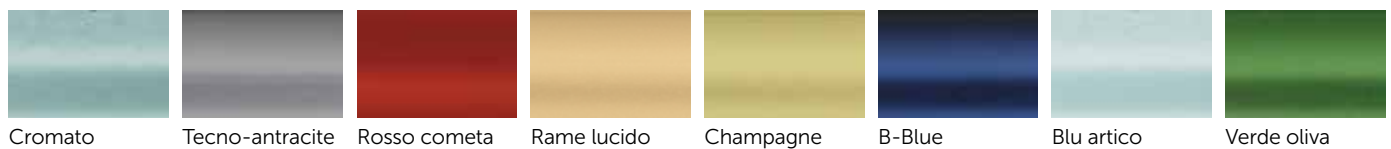

COLORI

Colori	THE KSL	KÜSCHALL ADVANCE	KÜSCHALL R33	KÜSCHALL K-SERIES	KÜSCHALL K-SERIES <i>attract</i>	KÜSCHALL CHAMPION	KÜSCHALL ULTRA-LIGHT	KÜSCHALL COMPACT
Nero opaco	✓	✓	✓	✓	-	✓	✓	✓
Nero lucido	✓	-	✓	✓	-	✓	✓	✓
Bianco avorio	✓	✓	✓	✓	-	✓	✓	✓
Grigio argento	✓	-	✓	✓	-	✓	✓	✓
Grigio bluastro	✓	-	✓	✓	-	✓	✓	✓
Royal blu	-	✓	✓	✓	-	✓	✓	✓
Royal rosso	✓	✓	✓	✓	-	✓	✓	✓
Giallo fluorescente	✓	✓	✓	✓	-	✓	-	✓
Arancio dinamite	✓	✓	✓	✓	-	✓	✓	✓
Blu mercurio	✓	✓	✓	✓	-	✓	✓	✓
Rosa nitro	✓	-	-	✓	-	✓	✓	✓
Viola atomico	✓	-	-	✓	-	✓	✓	✓
Verde menta	-	-	-	-	-	✓	-	-
Grigio brillante	✓	-	✓	✓	-	-	✓	✓
Bronzo scuro	-	-	-	-	-	-	-	✓
Viola	-	-	✓	✓	-	-	✓	✓
Mirror naturale	-	✓	✓	✓	-	-	-	-
Attract nero	-	-	-	-	✓	-	-	-
Attract grigio	-	-	-	-	✓	-	-	-
Attract blu	-	-	-	-	✓	-	-	-
Attract rosso	-	-	-	-	✓	-	-	-

CPS	THE KSL	KÜSCHALL ADVANCE	KÜSCHALL R33	KÜSCHALL K-SERIES	KÜSCHALL K-SERIES <i>attract</i>	KÜSCHALL CHAMPION	KÜSCHALL ULTRA-LIGHT	KÜSCHALL COMPACT
Cromato	✓	✓	✓	✓	-	✓	✓	✓
Tecno-antracite	✓	✓	✓	✓	-	✓	✓	✓
Rosso cometa	✓	✓	✓	✓	-	✓	✓	✓
Rame lucido	✓	-	-	✓	-	-	✓	✓
Champagne	✓	✓	✓	✓	-	✓	✓	✓
B-Blue	✓	-	✓	✓	-	✓	✓	✓
Blu artico	✓	✓	✓	✓	-	✓	✓	✓
Verde oliva	✓	-	✓	✓	-	-	✓	✓